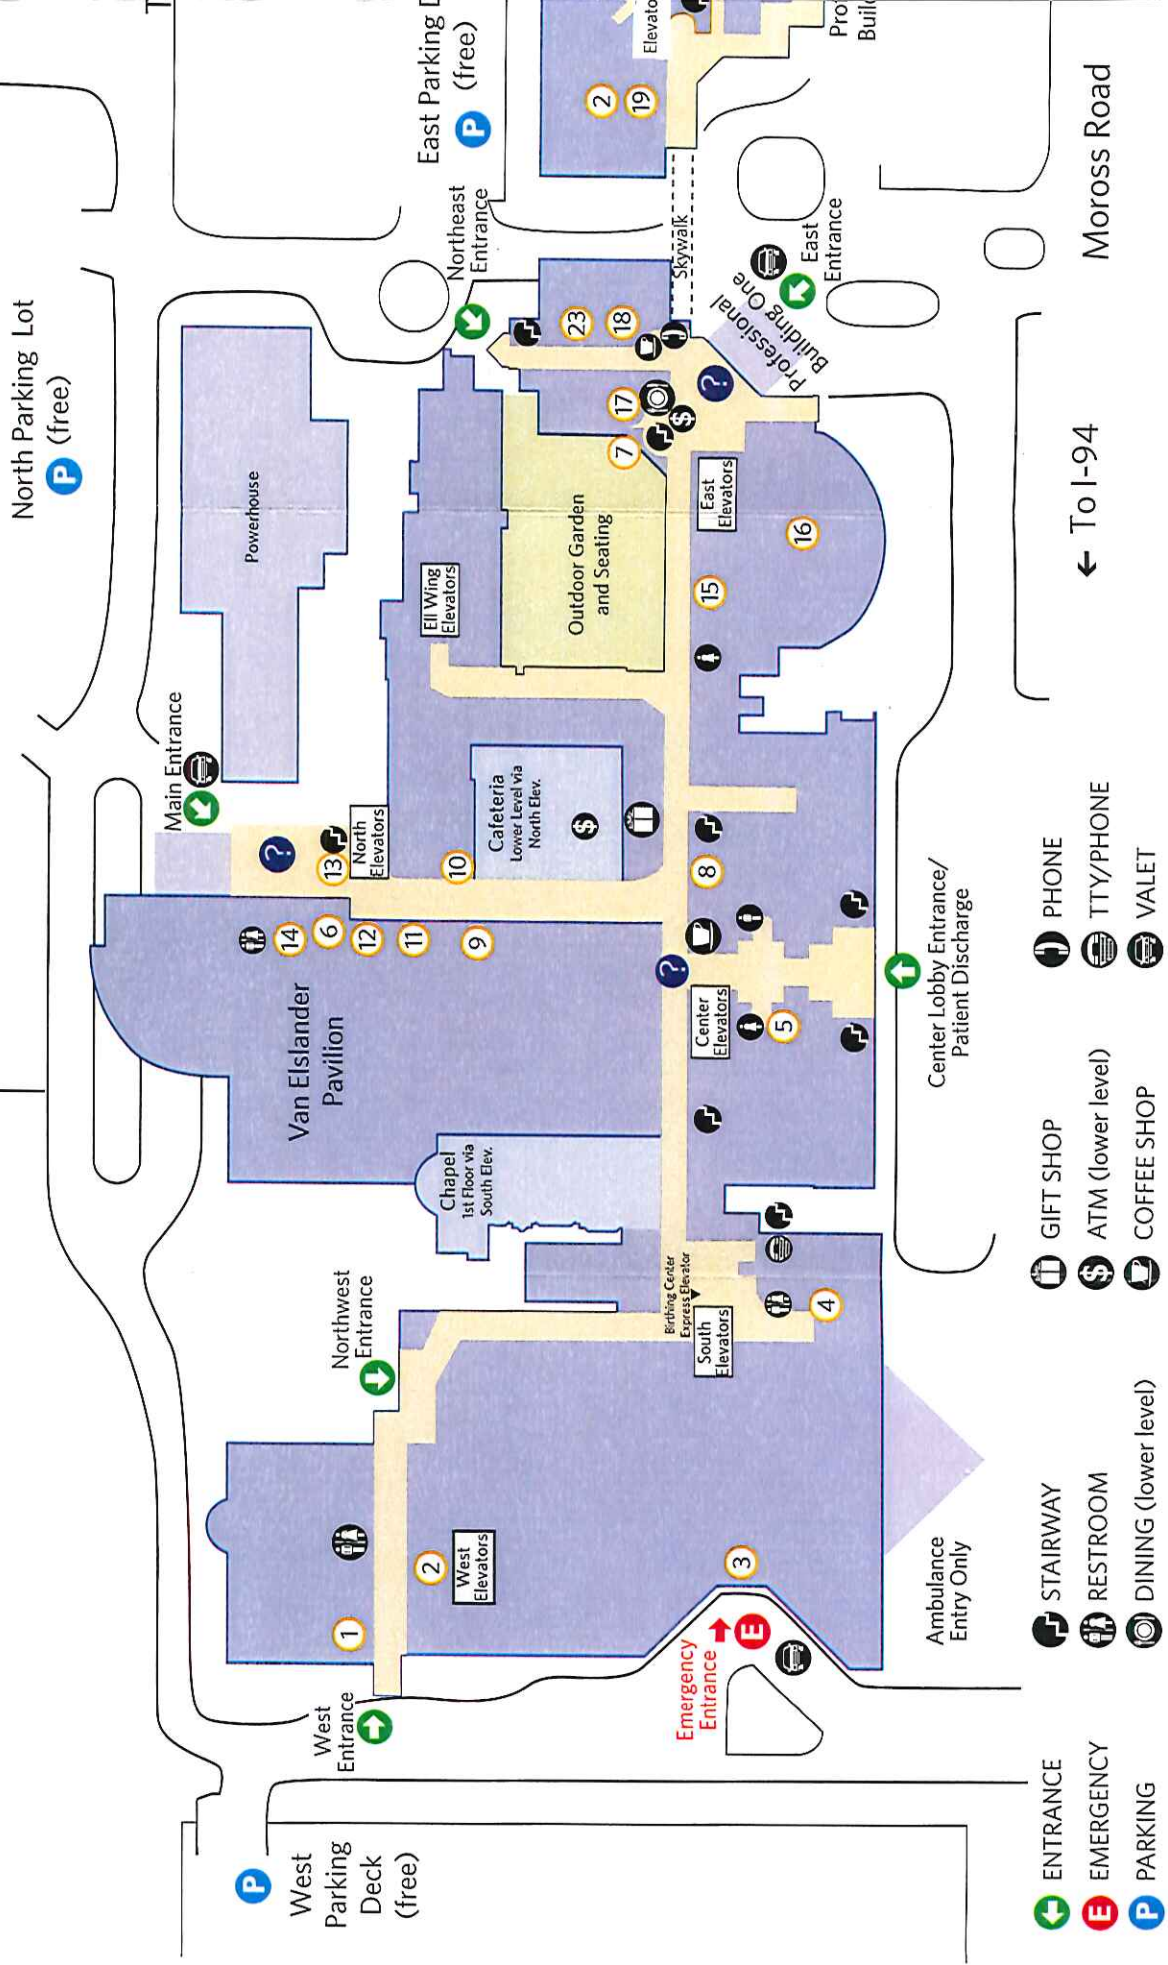

We're here for you

When you come to Ascension St. John Hospital, we want you to be able to easily find your destination or loved one. This map will help you find the correct parking location, and will assist in navigating our campus. If you have any questions, please ask any of our volunteers or associates.

Ascension St. John Hospital is a tobacco-free campus.

Ascension St. John Hospital — Gro...