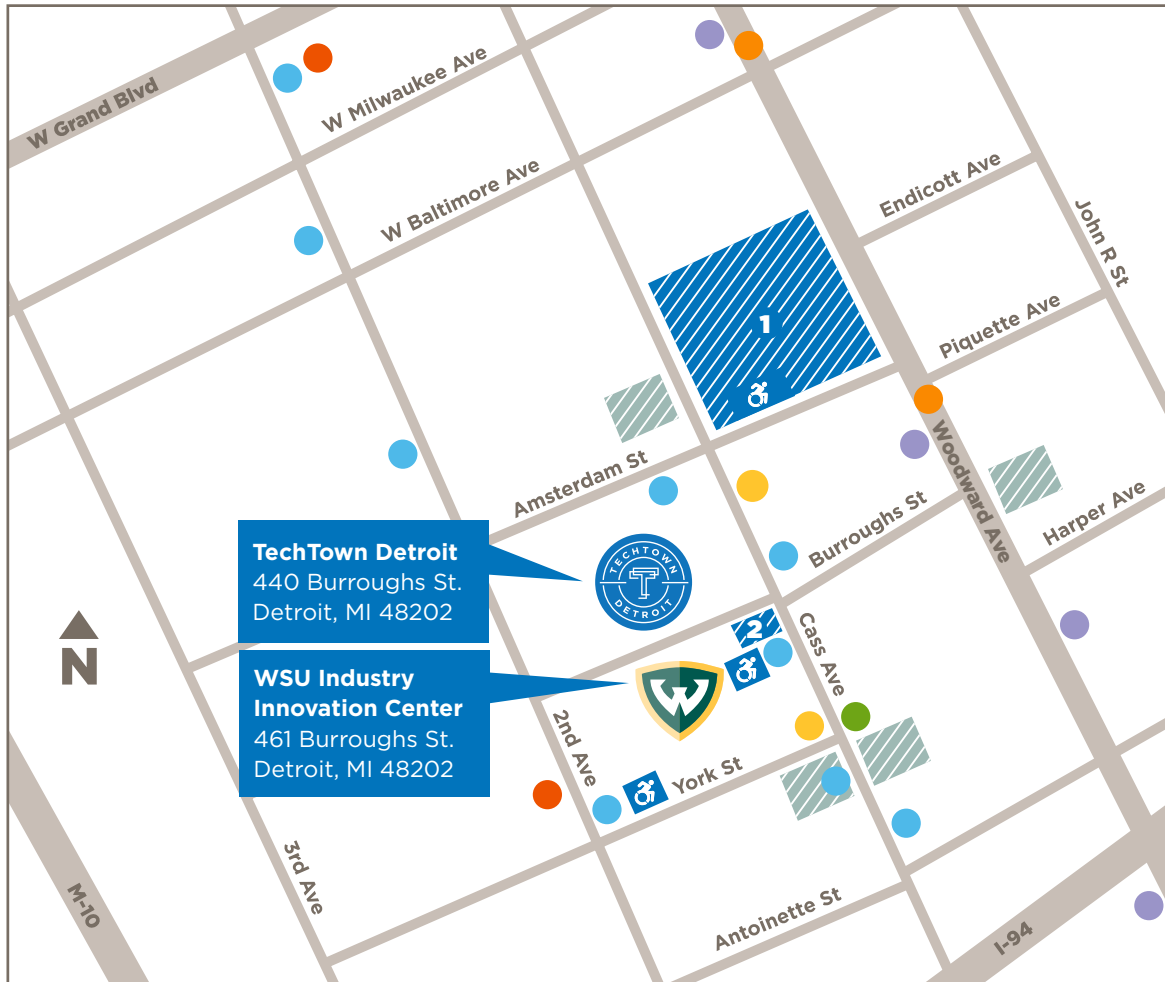

Parking and Transit Instructions

PARKING

TechTown lot Free and secure parking. Northeast corner of Cass Ave. and Amsterdam St.

Wayne State University visitor parking Parking fees apply. For WSU campus parking assistance, please call (313) 577-1979.

Street parking If you see street parking, go ahead and snag it.

PUBLIC TRANSIT + BIKE/CAR SHARE

TechTown and the Wayne State University Industry Innovation Center (I2C) are served by the **QLINE Amsterdam Station**, **DDOT routes 16, 23, 53 and 498**, and **SMART routes 445, 450, 460, 465, 475**. They are served by DDOT routes 80 and 89 during the morning and evening. There is a stop for the **Wayne State Main Campus and Medical Campus shuttles** in front of the Wayne State University Industry Innovation Center.

TechTown and I2C are also served by **MoGo, Detroit Bike Share**. Bike parking is available next to TechTown and in the bike shelter at Cass Ave. and Amsterdam St.

There is a **Zipcar lot** one block south of TechTown at Cass Ave. and York St. (Lot 13).

- TechTown lot**
- Accessible parking**
- Bike parking**
- WSU visitor parking**
- DDOT**
- MoGo**
- QLINE**
- SMART**
- WSU shuttle stop**
- zipcar**